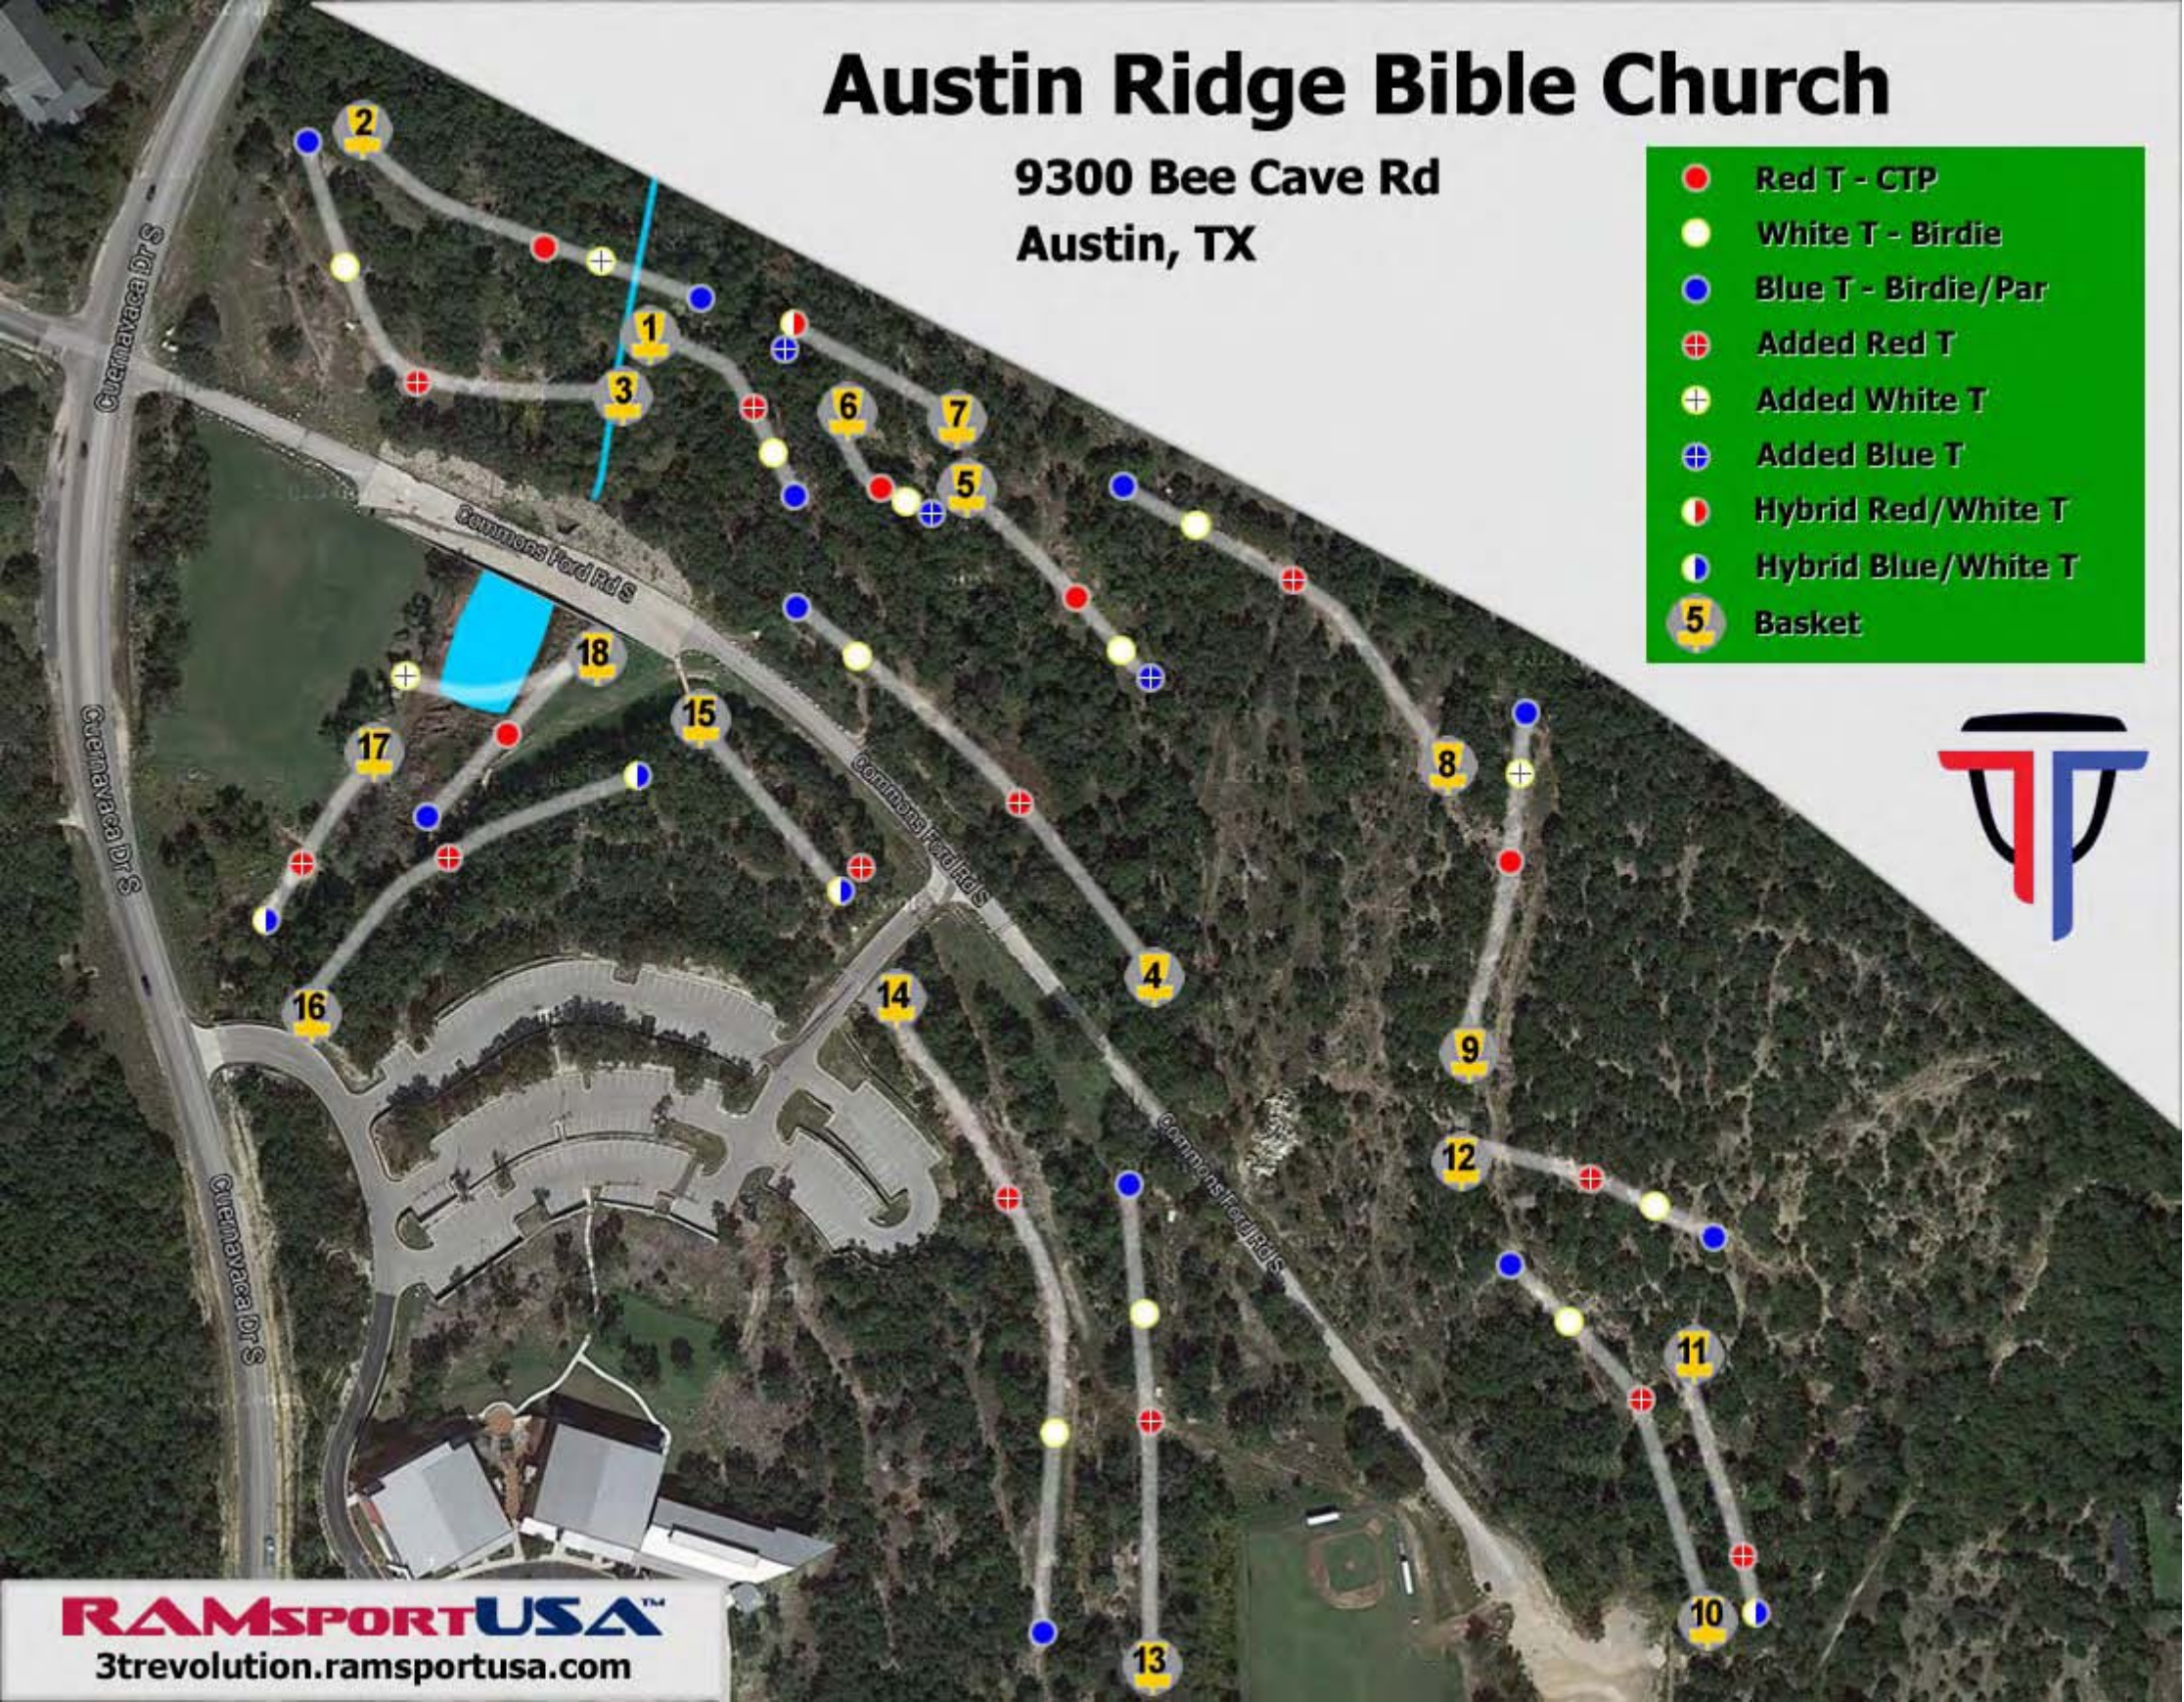

# Austin Ridge Bible Church

9300 Bee Cave Rd  
Austin, TX

- Red T - CTP
- White T - Birdie
- Blue T - Birdie/Par
- ⊕ Added Red T
- ⊕ Added White T
- ⊕ Added Blue T
- Hybrid Red/White T
- Hybrid Blue/White T
- 5 Basket

# Austin Ridge Bible Church

9300 Bee Cave Rd  
Austin, TX 78733

# Added T Descriptions

Use these along with the map to  
determine locations of the added T's

Hole	Added	Description	Hole	Added	Description
1	Blue	<b>Move Back ~25'</b>	10	Red	<b>~15' forward</b> & a bit left onto rise (off of dirt road)
2	White	Across creek, mid-fairway, midway up the rise	11	Red	<b>~50' forward</b> onto path
3	Red	Behind stump, atop ridge, direct line to the basket	12	Red	<b>On ridge, ~50' behind crossing</b> path
4	Red	Mid-fairway, left alley	13	Red	<b>Move forward ~100'</b> on path
5	Blue	<b>Move back ~20', behind path</b>	14	Red	<b>~180' from basket, middle-left</b> fairway
6	Blue	<b>Move back ~20', onto path</b>	15	Red	Move right of T-pad (more open lane)
7	Blue	<b>Move right ~10'(create dogleg)</b>	16	Red	Move forward, <b>~220' from</b> basket, right of big rock
8	Red	Move forward, <b>atop rock 'wall'</b>	17	Red	Move forward <b>~30', next to tree</b>
9	White	<b>Move ~75' forward</b> at trail fork	18	White	On edge of picnic area (throw over the water)